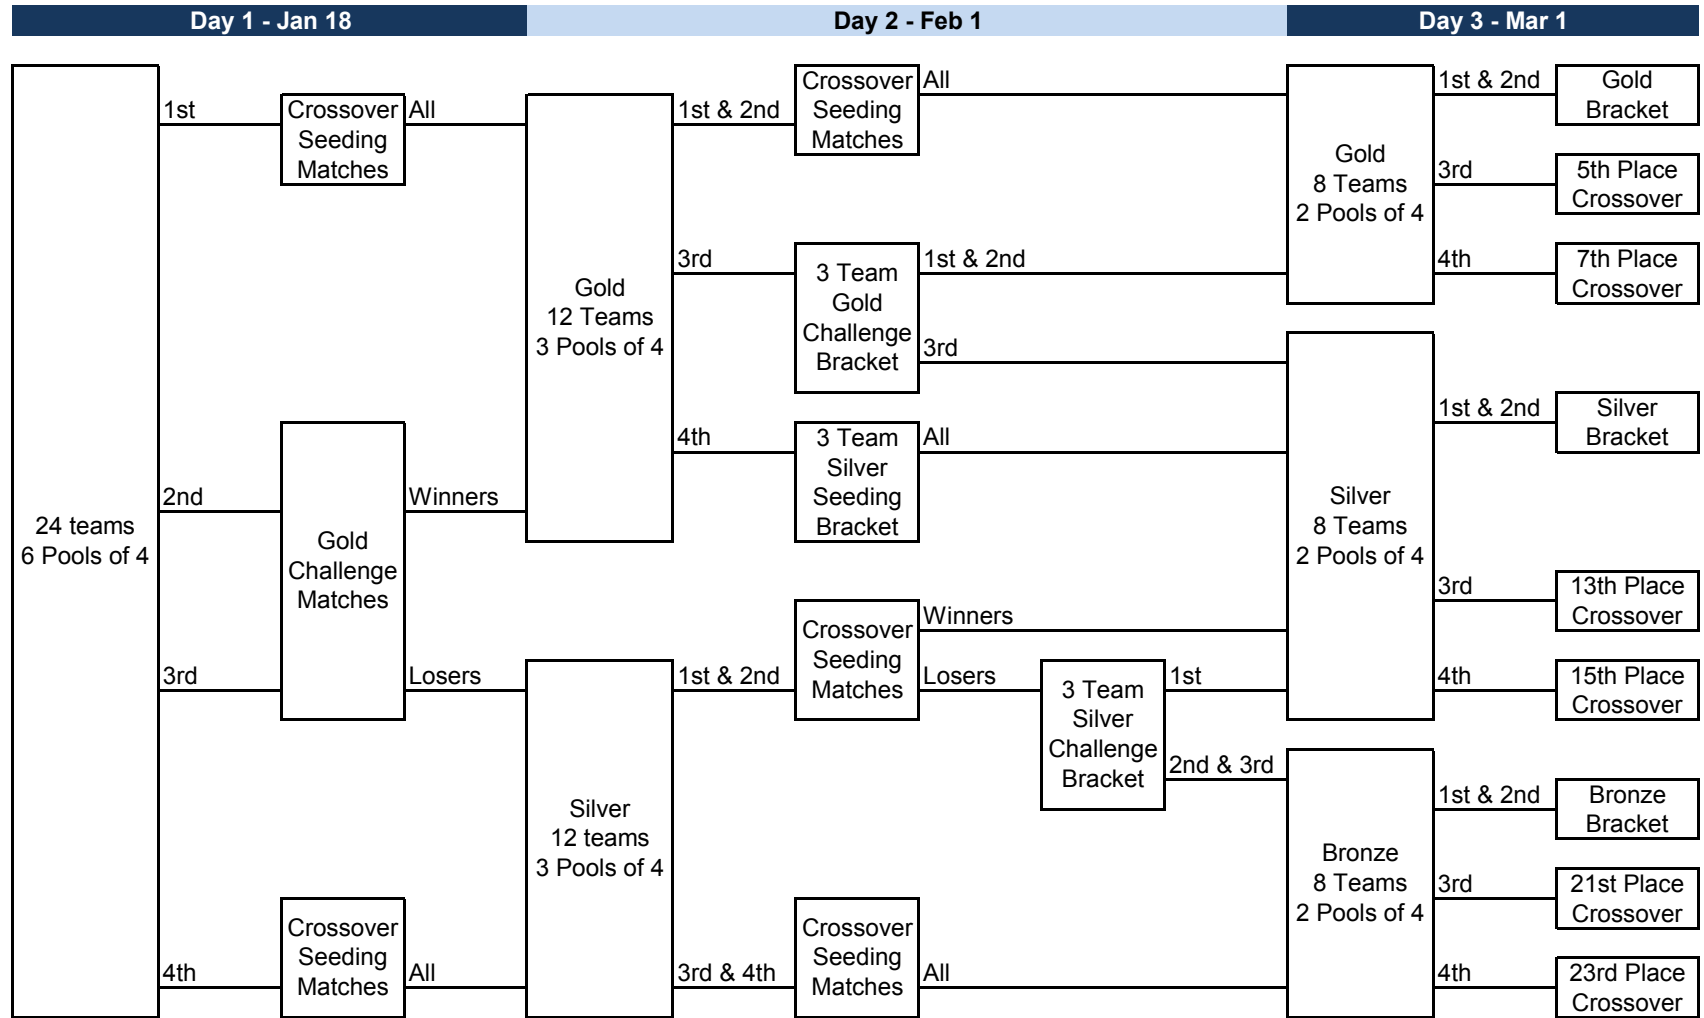

G16 Badger Tour Flow Chart